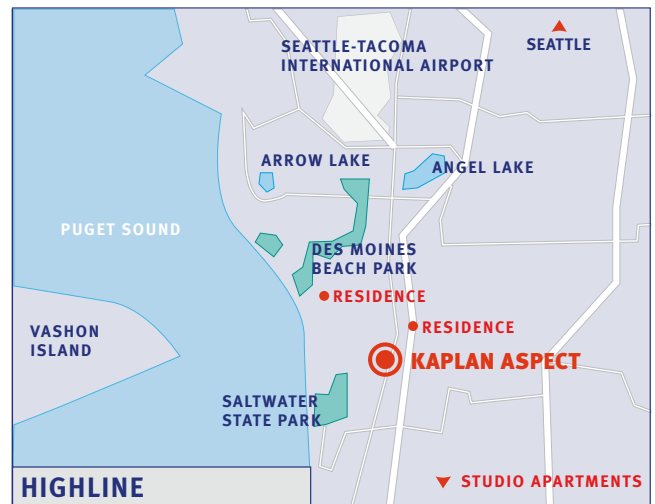

Student Residence

Highline Community College

Marina Inn

Marina Inn is located just 5 minutes from the Kaplan Aspect School. It is a convenient choice of residence with its free transportation to and from school at scheduled times. The residence offers daily breakfast, weekly housekeeping, cable TV, microwave, refrigerator, shared kitchen, exercise facility, and wireless Internet (additional fee).

Marina Inn
22300 7 Ave S, Des Moines WA 98198,
USA

Marina Inn Student Residence

Double room

Dinning room

Bathroom

Kitchen

Lounge

Lobby

Availability

The Marina Inn Residence is available all year round. Minimum age is 18.