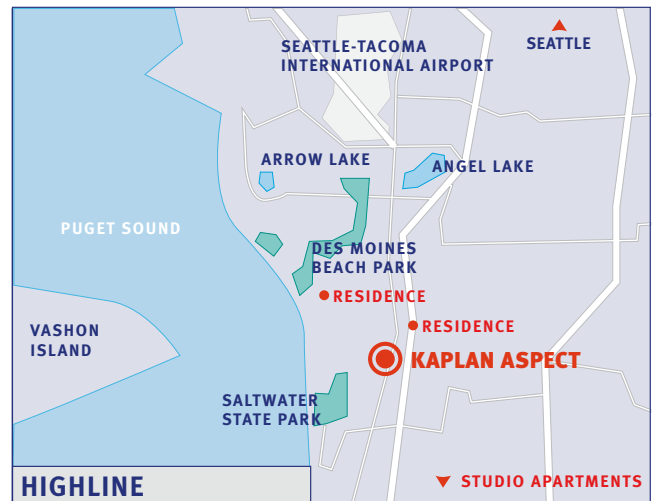

## Student Apartment

# Highline Community College

Extended Stay Apartment  
1400 S. 320th St.  
Federal Way, WA 98003  
USA

Front of the apartments

\*Kaplan Aspect does not arrange roommates for this option.